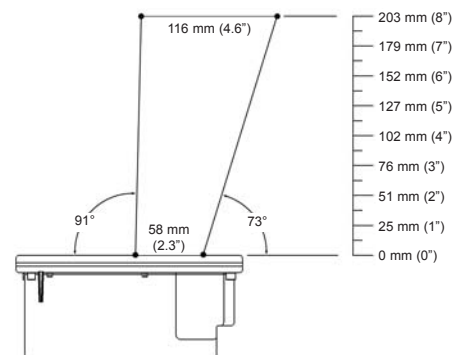

Scan Volume