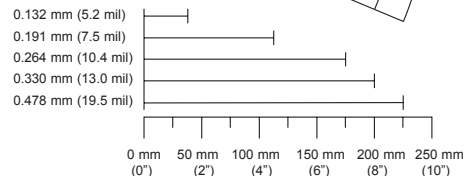

Bar Code Minimum Element