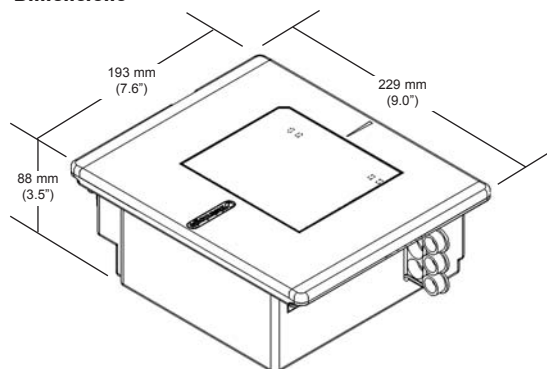

Dimensions

深圳市新光通科技有限公司
电话: 86 (755) 83261528
网址: <http://www.88480.com>
地址: 深圳市深南大道7060号财富广场A座20楼S. I
邮编: 518033

DS7620