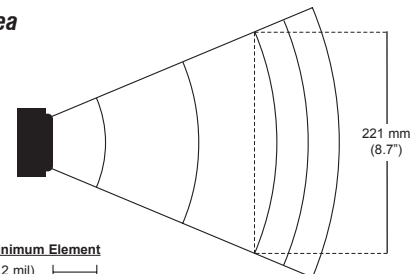

Dimensions	193 mm H x 88 mm D x 229 mm W (7.6" H x 3.5" D x 9.0" W)
Weight	2.88 kg (6.35 lbs)
Termination	Three 10-pin modular RJ45
Cable	Standard 2.1 m (7') straight; for other cables call Metrologic

Input Voltage	5.2 VDC $\pm$ 0.25 V
Power	2.6 W
Operating Current	500 mA
DC Transformers	Class II; 5.2 VDC @ 1 A
Laser Class	IEC 60825-1:1993 + A1:1997 + A2:2001 Class 1
EMC	FCC, ICES-003 & EN55022 Class A

Operating Temperature	0°C to 40°C (32°F to 104°F)
Storage Temperature	-40°C to 60°C (-40°F to 140°F)
Humidity	5% to 95% relative humidity, non-condensing
Light Levels	Up to 4842 Lux (450 footcandles)
Contaminants	Sealed to resist airborne particulate contaminants
Ventilation	None required

10	MS76xx-13	MS76xx-37
1	RS232/IBM	RS232/ Light Pen
10	OCIA	Keyboard Wedge/ Stand Alone Keyboard/ USB
1	AUX	AUX

Horizon top plates are available in the following

Scan Area